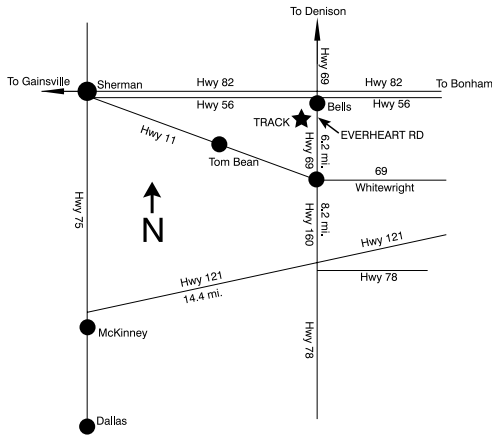

940.594.6808

Bad Boyz
Motorsports

Track is located 1 mile south of Bells, TX and 1 mile west of Hwy. 69 on Everheart Rd.

From Dallas, take 75N thru McKinney to Hwy. 121. Go east on 121 - 14 miles to signal light. Go left/north on Hwy. 160 to Whitwright, (160 will end) continue north on Hwy. 69 toward Bells. Go left on Everheart Rd. and go 1.2 miles to track entrance.