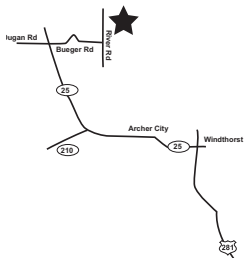

SPECIAL THANKS TO OUR SERIES SPONSORS OFFICIAL TCCRA DEALERS

DIRECTIONS

From 820 take 199 w to Jacksboro. From Jacksboro continue North on 281 through Antelope Hills to highway 25 in Windthorst (highway 25 is apx. 15 miles passed Antelope Hills). Turn left (west) on Highway 25 to Archer City (apx. 9 miles). Continue through Archer City apx. 7 miles to Buerger Rd. Turn right on Buerger Rd. and follow to dead end. At dead end turn left on River Rd. Track will be apx. 1 mile on the right.

DIRECTIONS

From Dallas: Take Hwy 114 to 287N to Decatur. Take Hwy 380W to 281N, turn right follow 281N to Jacksboro. From Jacksboro continue North on 281 through Antelope Hills to highway 25 in Windthorst (highway 25 is apx. 15 miles passed Antelope Hills). Turn left (west) on Highway 25 to Archer City (apx. 9 miles). Continue through Archer City apx. 7 miles to Buerger Rd. Turn right on Buerger Rd. and follow to dead end. At dead end turn left on River Rd. Track will be apx. 1 mile on the right.